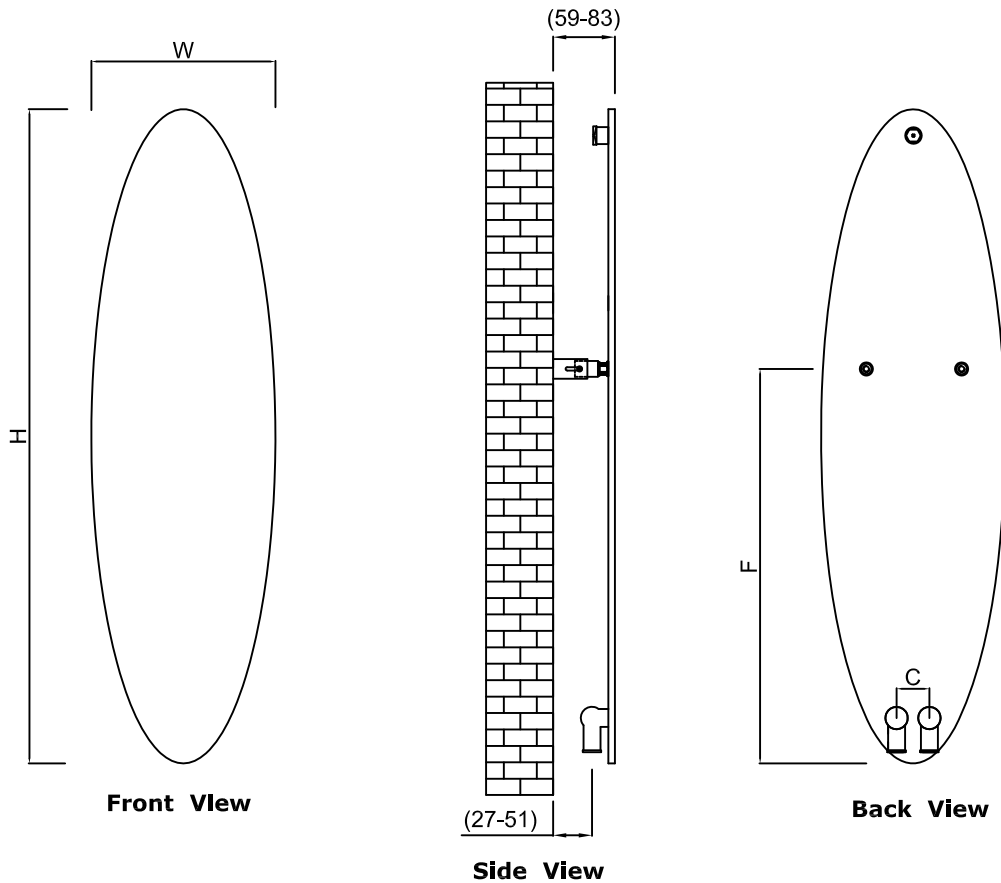

EcoSurf

Towel Hanger Option

- Vertical Mounting
- Optional Towel Hanger
- Optional Ral Color Selection
- Max Operational Pressure:8 Bar
- Inlet/Outlet: 1/2" Female Pipe Thread
- All Dimensions are in mm

SUPPLIED INSTALLATION ACCESSORIES

-  X2
SCREW
-  X2
PEG
-  X2
WASHER
-  X2
HEXAGON HEAD BOLT
M10X12 mm
-  X2
BOLT
M5X10 mm
-  X1
PANEL CONNECTING APPARATUS
-  X1
WALL CONNECTING APPARATUS
-  PURGER X1

Product Name	Product Code	Height	Width	Thickness	Plumbing Axes Center to Center	Hanger Axes Horizontal	Hanger to Bottom of the Product
		H	W	D	C	S	F
		mm	mm	mm	mm	mm	mm
EcoSurf-1000	116-100028	990	280	7	50	175	600