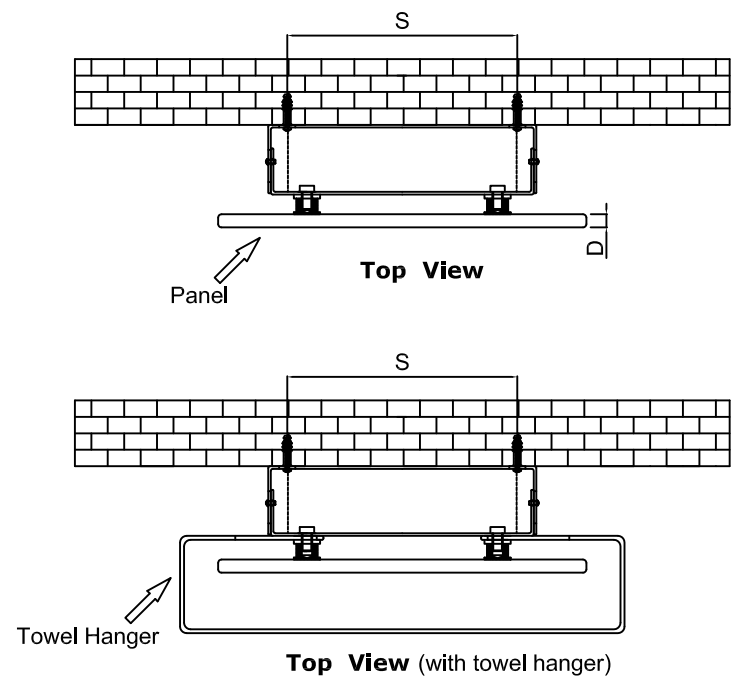

EcoSurf

Towel Hanger Option

- Vertical Mounting
- Optional Towel Hanger
- Optional Ral Color Selection
- Max Operational Pressure:8 Bar
- Inlet/Outlet: 1/2" Female Pipe Thread
- All Dimensions are in mm

SUPPLIED INSTALLATION ACCESSORIES

-  X2
SCREW
-  X2
PEG
-  X2
WASHER
-  X2
HEXAGON HEAD BOLT
M10X12 mm
-  X2
BOLT
M5X10 mm
-  X1
PANEL CONNECTING APPARATUS
-  X1
WALL CONNECTING APPARATUS
-  PURGER X1

Product Name	Product Code	Height	Width	Thickness	Plumbing Axes Center to Center	Hanger Axes Horizontal	Hanger to Bottom of the Product
		H	W	D	C	S	F
		mm	mm	mm	mm	mm	mm
EcoSurf-1000	116-100028	990	280	7	50	175	600