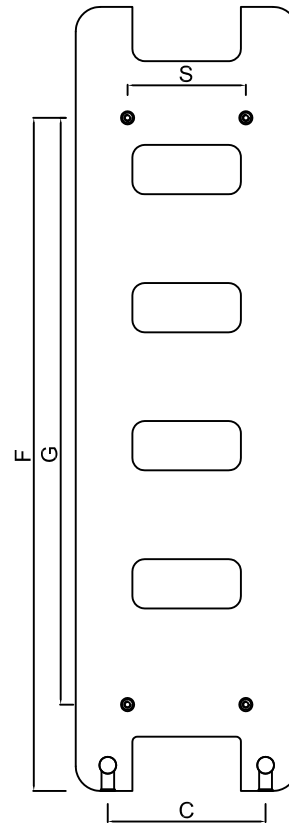

LADDER

Front View

Side View

Back View

Top View

SUPPLIED INSTALLATION ACCESSORIES

| Product Name | Product Code | Height | Width | Thickness | Plumbing Axes Center to Center | Hanger Axes Horizontal | Hanger Axes Vertical | Hanger to Bottom of the Product |
|--------------------|-------------------|--------|-------|-----------|--------------------------------|------------------------|----------------------|---------------------------------|
| | | H | W | D | C | S | G | F |
| | | mm | mm | mm | mm | mm | mm | mm |
| Ladder 1200 | 112-120045 | 1190 | 450 | 7 | 320 | 240 | 790 | 965 |
| Ladder 1400 | 112-140045 | 1390 | 450 | 7 | 320 | 240 | 990 | 1165 |
| Ladder 1600 | 112-160045 | 1590 | 450 | 7 | 320 | 240 | 1190 | 1365 |

- Vertical Mounting
- Optional Ral Color Selection
- Max Working Pressure:8 Bar
- Plumbing Inlet/Outlet:1/2"
- All Dimensions are in mm