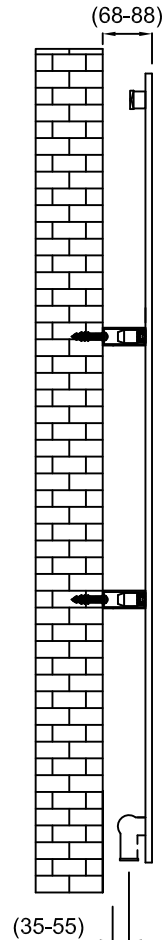

LADDER

Front View

Side View

Back View

Top View

SUPPLIED INSTALLATION ACCESSORIES

| Product Name | Product Code | Height | Width | Thickness | Plumbing Axes Center to Center | Hanger Axes Horizontal | Hanger Axes Vertical | Hanger to Bottom of the Product |
|--------------------|-------------------|--------|-------|-----------|--------------------------------|------------------------|----------------------|---------------------------------|
| | | H | W | D | C | S | G | F |
| | | mm | mm | mm | mm | mm | mm | mm |
| Ladder 1200 | 112-120045 | 1190 | 450 | 7 | 320 | 240 | 790 | 965 |
| Ladder 1400 | 112-140045 | 1390 | 450 | 7 | 320 | 240 | 990 | 1165 |
| Ladder 1600 | 112-160045 | 1590 | 450 | 7 | 320 | 240 | 1190 | 1365 |

- Vertical Mounting
- Optional Ral Color Selection
- Max Working Pressure:8 Bar
- Plumbing Inlet/Outlet:1/2"
- All Dimensions are in mm