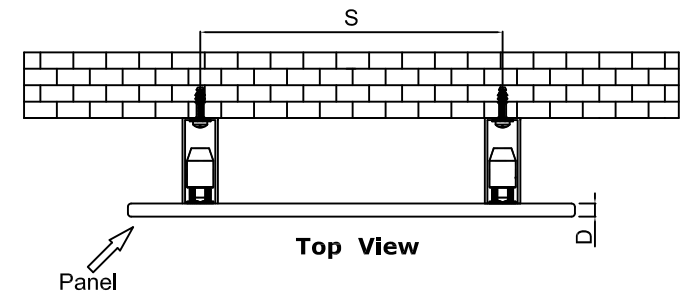

LADDER

Front View

Side View

Back View

Top View

SUPPLIED INSTALLATION ACCESSORIES

| Product Name | Product Code | Height | Width | Thickness | Plumbing Axes Center to Center | Hanger Axes Horizontal | Hanger Axes Vertical | Hanger to Bottom of the Product |
|--------------------|-------------------|--------|-------|-----------|--------------------------------|------------------------|----------------------|---------------------------------|
| | | H | W | D | C | S | G | F |
| | | mm | mm | mm | mm | mm | mm | mm |
| Ladder 1200 | 112-120045 | 1190 | 450 | 7 | 320 | 240 | 790 | 965 |
| Ladder 1400 | 112-140045 | 1390 | 450 | 7 | 320 | 240 | 990 | 1165 |
| Ladder 1600 | 112-160045 | 1590 | 450 | 7 | 320 | 240 | 1190 | 1365 |

- Vertical Mounting
- Optional Ral Color Selection
- Max Working Pressure:8 Bar
- Plumbing Inlet/Outlet:1/2"
- All Dimensions are in mm